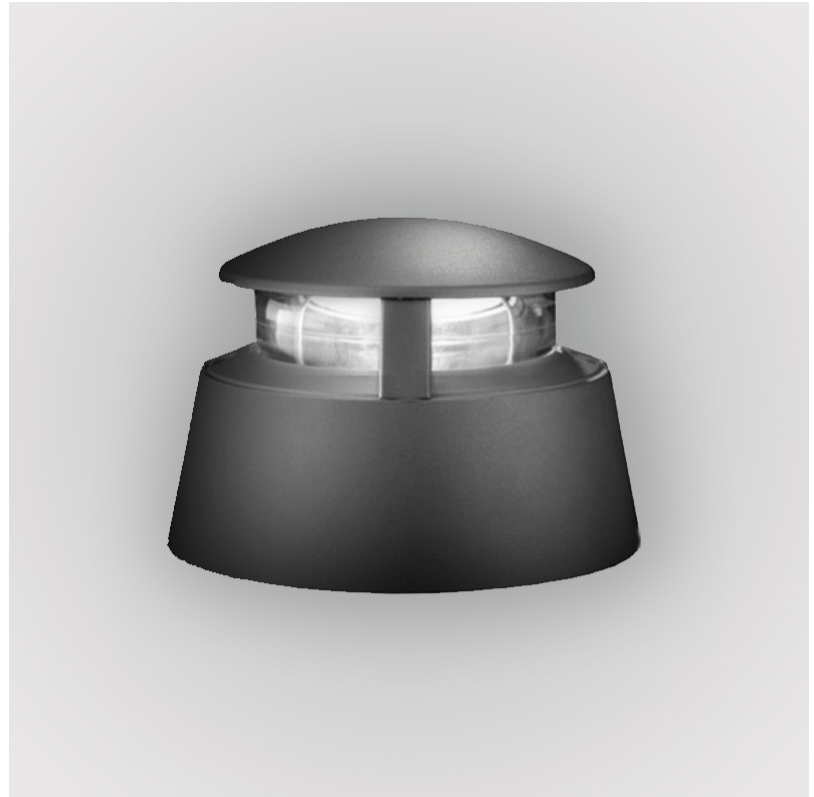

GENERAL

Series: Little Rok
Brand: Side
Division: Exterior
Mounting Type: Post
Mounting Location: Above Ground
Subcategory: Bollard - Mini

PHYSICAL

Shape: Dome
Diameter (mm): 240
Diameter (in): 9 7/16
Height (mm): 171
Height (in): 6 3/4
Light Distribution: Omnidirectional
Weight (kg): 4
Weight (lbs): 8.82
Diffuser: Clear tempered glass
Gasket: Silicon rubber
Fixture Finish: [BLK / GRY](#)
Fixture Material: Aluminum Die Cast

ELECTRICAL

Lamp Type: LED (Zhaga Standard)
Input Wattage (W): 30.8
Total Output Wattage (W): 26.8
Dimming: 0-10V Dimming / Phase Dimming (120Vac Only)
Driver Included: Yes
Driver Location: Integrated
Driver Type: Constant Current - Universal
Driver Class: Class 2
Input Voltage (V): 120 - 277
Constant Current (MA): 600
Upon Request: (Not included - see components [IP65 or higher enclosure to be supplied by others]) Remote: 0-10Vdc dimming / (Included) Integral: Phase dimming @ 120Vac only / Non-dimming 277Vac

LED

Number of LEDs: 1
Color Temperature (°K): [3000 / 4000 / 5000](#)
Max. Delivered Lumen (lm): 722.6 / 752.4 / 763.2
CRI: >80 CRI
Efficiency (%): 99.8
Lamp Life (hrs): 50000

OPTICAL

Reflector: Pure Aluminium Reflector
Optic: 360° Opening

RATINGS AND CERTIFICATIONS

Certified By: Certified for North American Standards
IP rating: IP67
IK Rating: IK06

4kg / 8.82 lbs