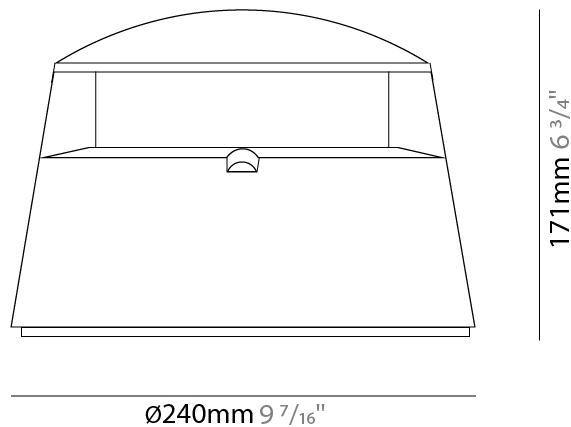

GENERAL

Series: Little Rok
Brand: Side
Division: Exterior
Mounting Type: Post
Mounting Location: Above Ground
Subcategory: Bollard - Mini

PHYSICAL

Shape: Dome
Diameter (mm): 240
Diameter (in): 9 7/16
Height (mm): 171
Height (in): 6 3/4
Light Distribution: Omnidirectional
Weight (kg): 4
Weight (lbs): 8.82
Diffuser: Clear tempered glass
Gasket: Silicon rubber
Fixture Finish: [BLK / GRY](#)
Fixture Material: Aluminum Die Cast

ELECTRICAL

Lamp Type: LED (Zhaga Standard)
Input Wattage (W): 30.8
Total Output Wattage (W): 26.8
Dimming: 0-10V Dimming / Phase Dimming (120Vac Only)
Driver Included: Yes
Driver Location: Integrated
Driver Type: Constant Current - Universal
Driver Class: Class 2
Input Voltage (V): 120 - 277
Constant Current (MA): 600
Upon Request: (Not included - see components [IP65 or higher enclosure to be supplied by others]) Remote: 0-10Vdc dimming / (Included) Integral: Phase dimming @ 120Vac only / Non-dimming 277Vac

LED

Number of LEDs: 1
Color Temperature (°K): [3000 / 4000 / 5000](#)
Max. Delivered Lumen (lm): 722.6 / 752.4 / 763.2
CRI: >80 CRI
Efficiency (%): 99.8
Lamp Life (hrs): 50000

OPTICAL

Reflector: Pure Aluminium Reflector
Optic: 360° Opening

RATINGS AND CERTIFICATIONS

Certified By: Certified for North American Standards
IP rating: IP67
IK Rating: IK06

4kg / 8.82 lbs