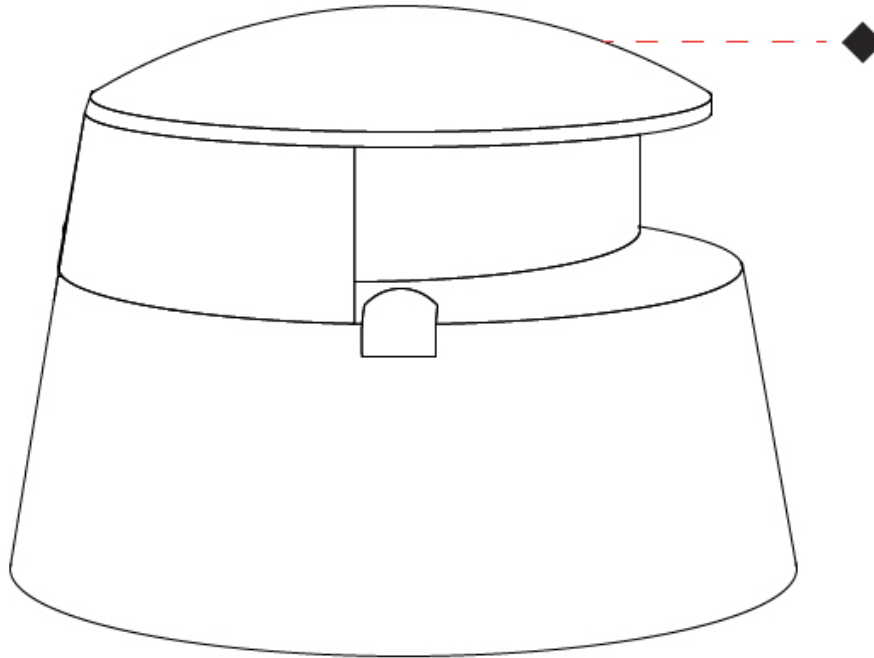

LITTLE ROK POST

E10B0048-

PROJECT	_____
TYPE	_____
SPECIFIER	_____
QUANTITY	_____
DATE	_____

E