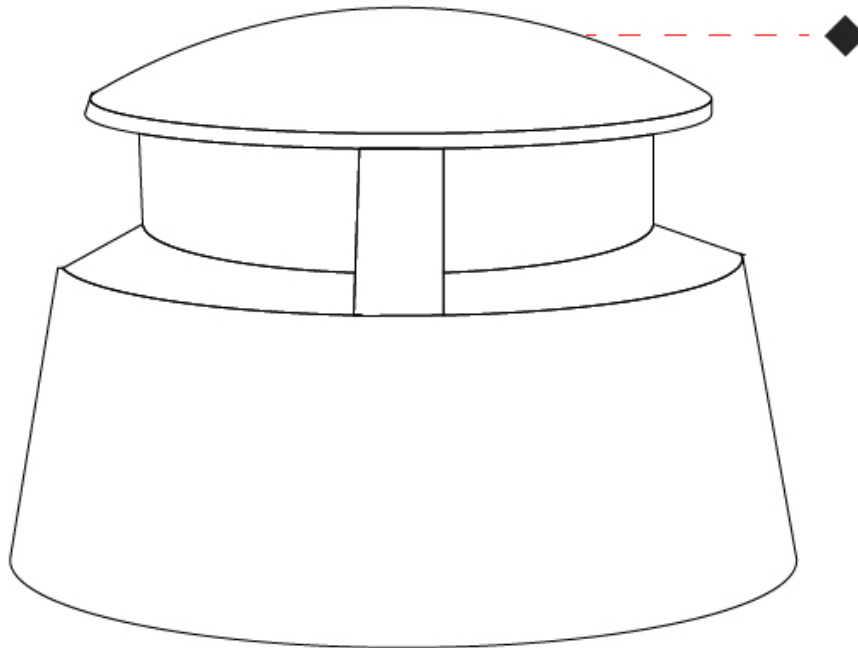

LITTLE ROK POST

E10B0052-

PROJECT	_____
TYPE	_____
SPECIFIER	_____
QUANTITY	_____
DATE	_____